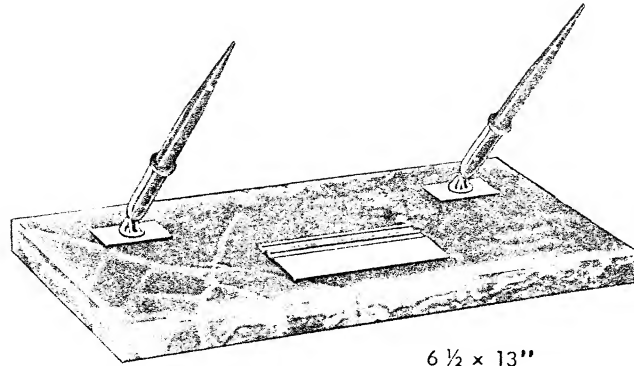

SHEAFFER'S NEW DESK SET LINE

6 1/2 x 13"

8201G
BRAZILIAN ONYX
With (2) 121SKD White Dot Pens $82.50
With 5SKD Pen, Pencil or ballpoint (any two) 67.50